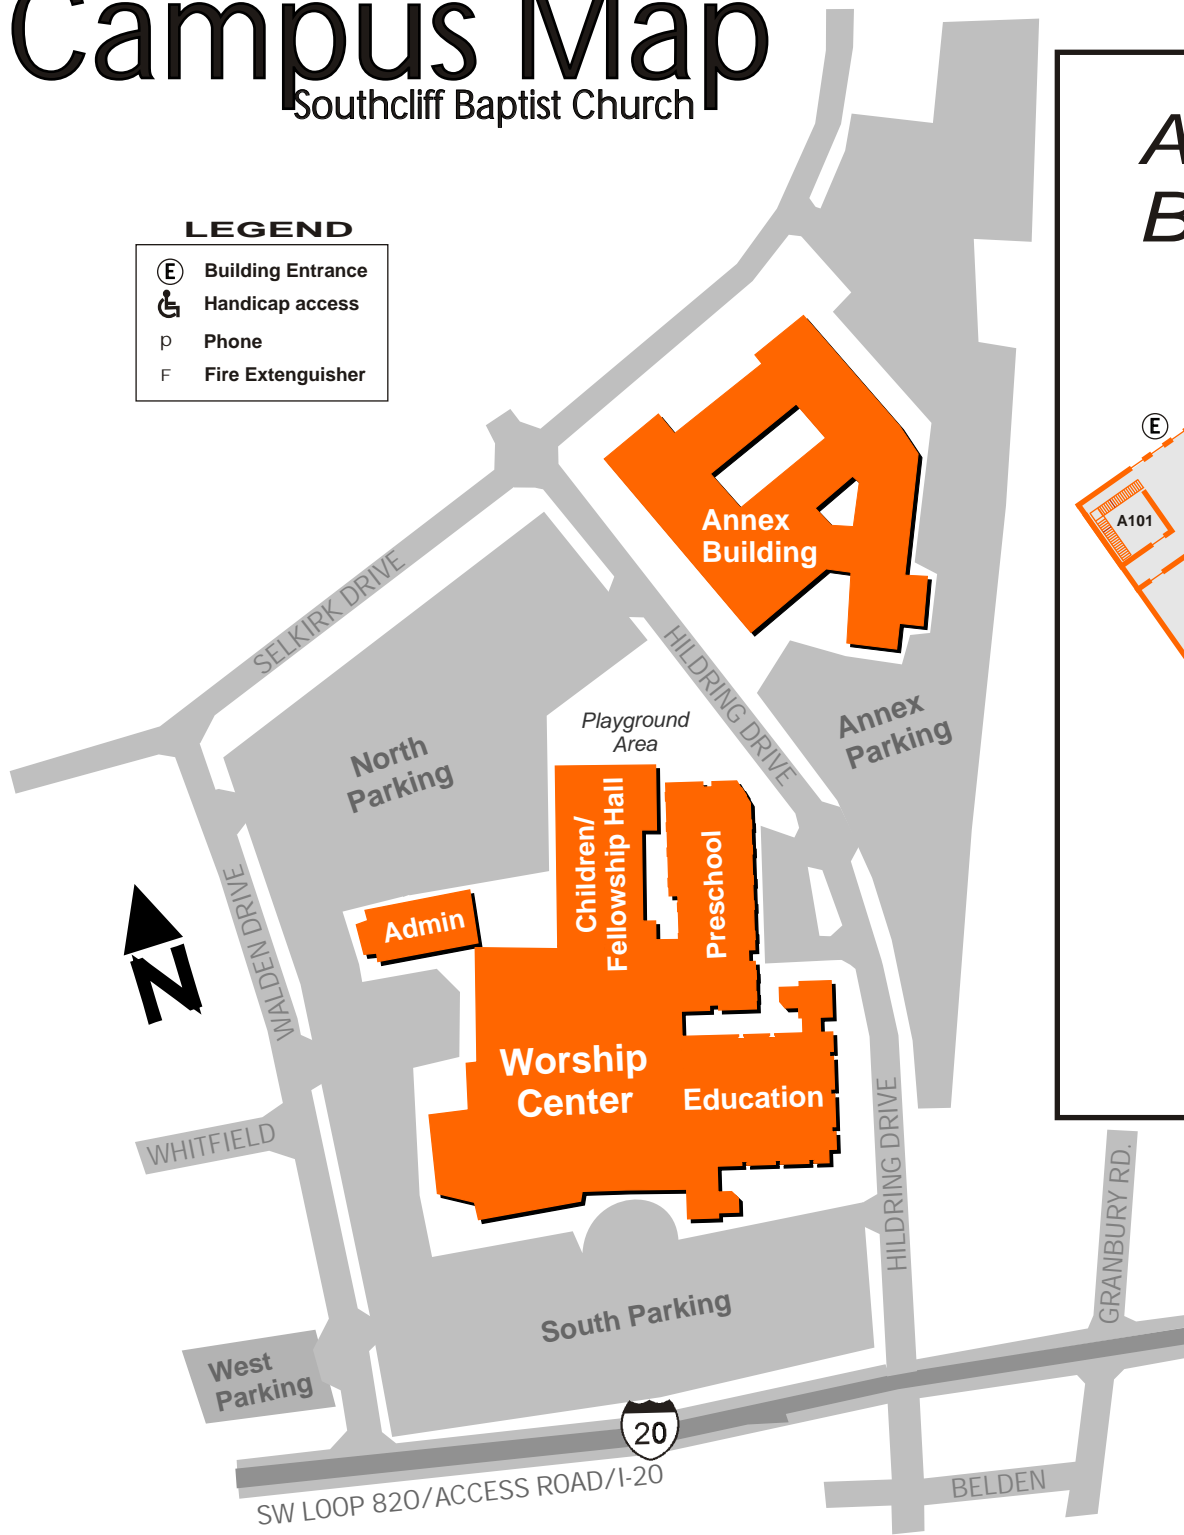

Campus Map

Southcliff Baptist Church

LEGEND

- E Building Entrance
- Handicap access
- P Phone
- F Fire Extenguisher

Southcliff Baptist Church
4100 SW Loop 820 | Fort Worth, TX 76109
817-924-2241 | www.southcliff.com