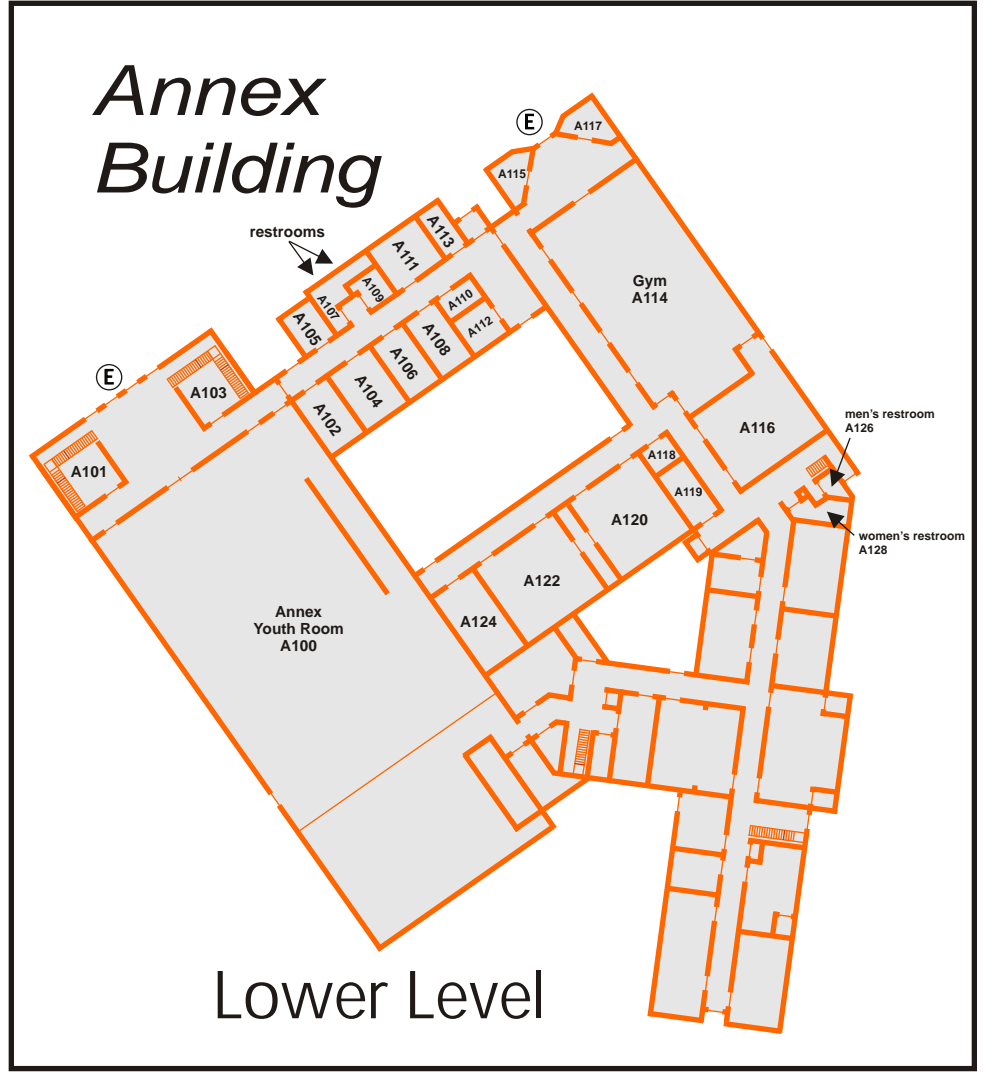

Campus Map

Southcliff Baptist Church

LEGEND

- E Building Entrance
- Handicap access
- P Phone
- F Fire Extenguisher

Southcliff Baptist Church
4100 SW Loop 820 | Fort Worth, TX 76109
817-924-2241 | www.southcliff.com